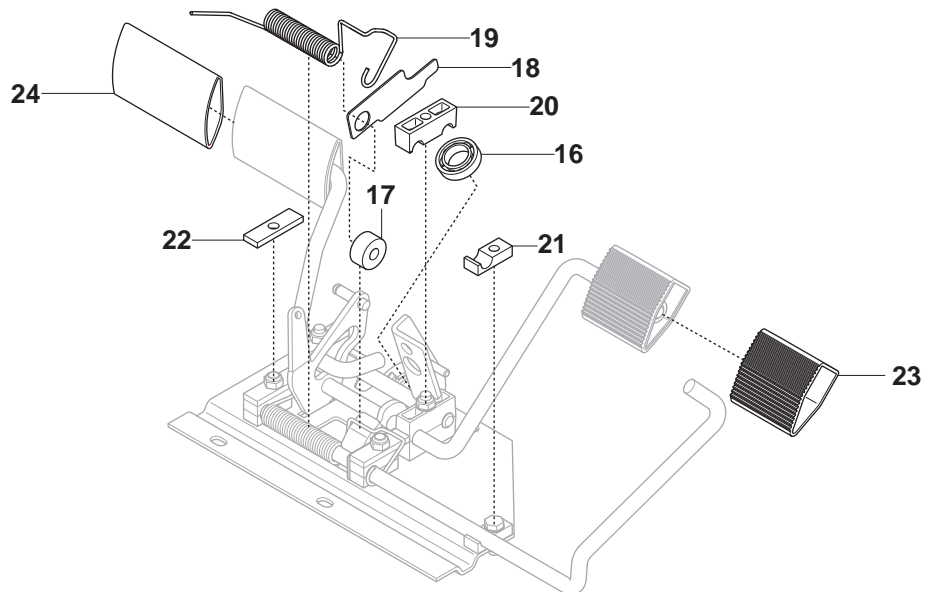

P 966 82 85-01 RIDER R175AWD US
PEDALS

PEDALS