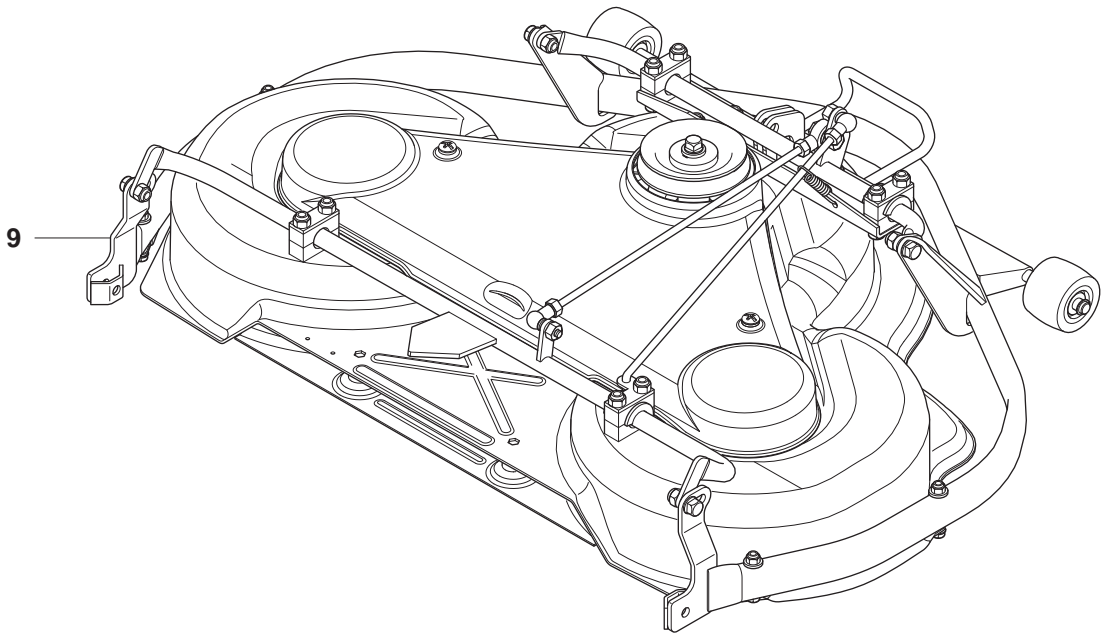

U 966 82 85-01 RIDER R175AWD US
965 07 84-01 MOWER DECK, COMBI 103

966 82 85-01 RIDER R175AWD US
965 07 84-01 MOWER DECK, COMBI 103

Pos.	Compl No.	Part No.	Description	Qty.	Notes
1		506 92 90-01		1	
2		535 43 74-01		1	
3		535 43 13-01		1	
4		725 25 42-51		1	
5		725 25 36-71		1	
6		732 25 22-01		2	
7		506 59 74-01		2	
8		732 21 18-01		2	
9		965 07 84-01		1