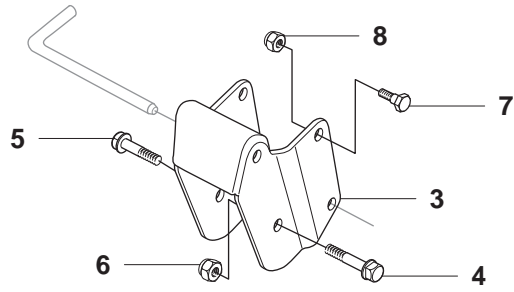

U 966 82 85-01 RIDER R175AWD US
965 07 84-01 MOWER DECK, COMBI 103

966 82 85-01 RIDER R175AWD US
965 07 84-01 MOWER DECK, COMBI 103

Pos.	Compl No.	Part No.	Description	Qty.	Notes
1		506 92 90-01		1	
2		535 43 74-01		1	
3		535 43 13-01		1	
4		725 25 42-51		1	
5		725 25 36-71		1	
6		732 25 22-01		2	
7		506 59 74-01		2	
8		732 21 18-01		2	
9		965 07 84-01		1