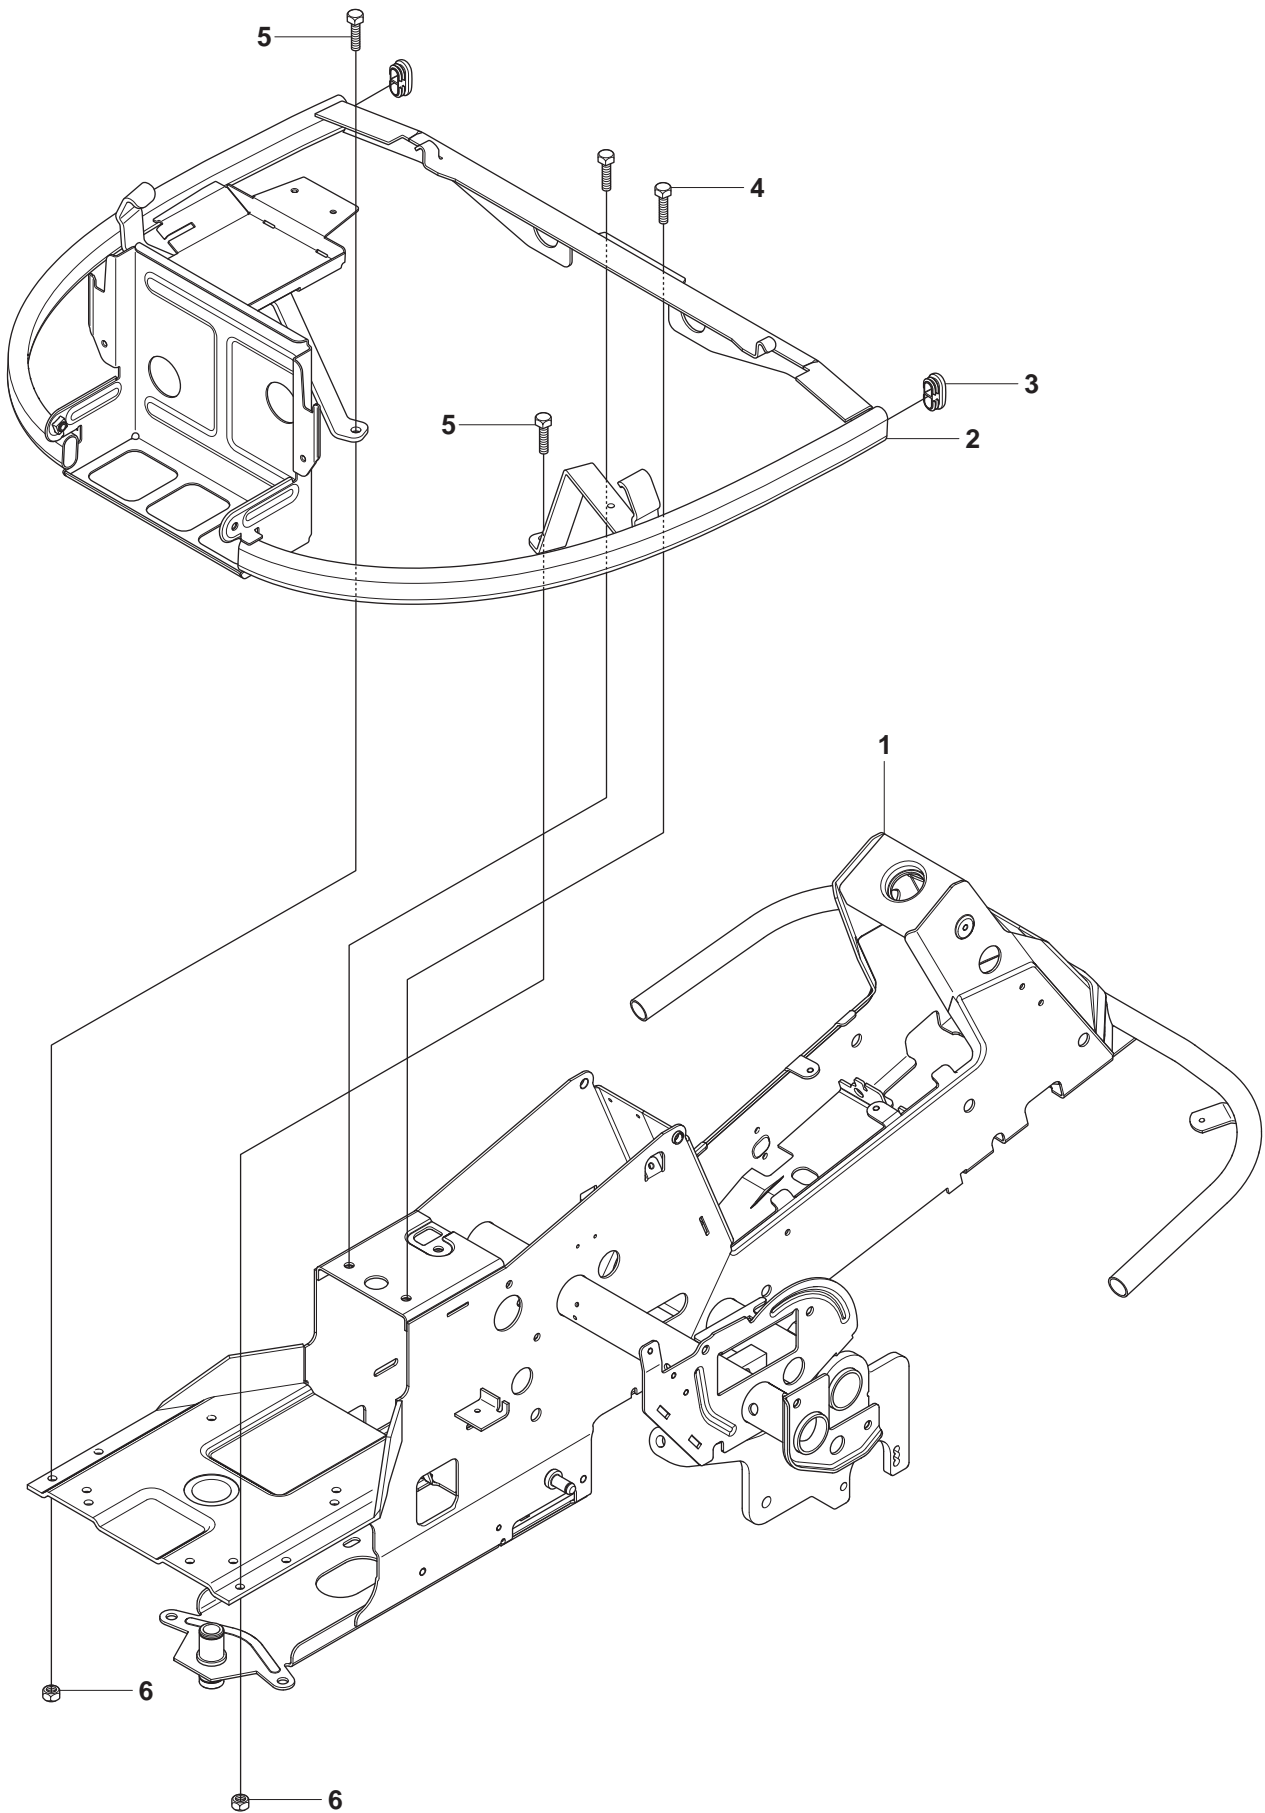

F 966 82 85-01 RIDER R175AWD US
CHASSIS

F

**966 82 85-01 RIDER R175AWD US
CHASSIS**

Pos.	Compl No.	Part No.	Description	Qty.	Notes
1		544 84 24-01		1	
2		544 24 42-02		1	
3		544 24 44-01		2	
4		506 57 01-03		2	
5		725 24 51-71		2	
6		732 21 18-01		2